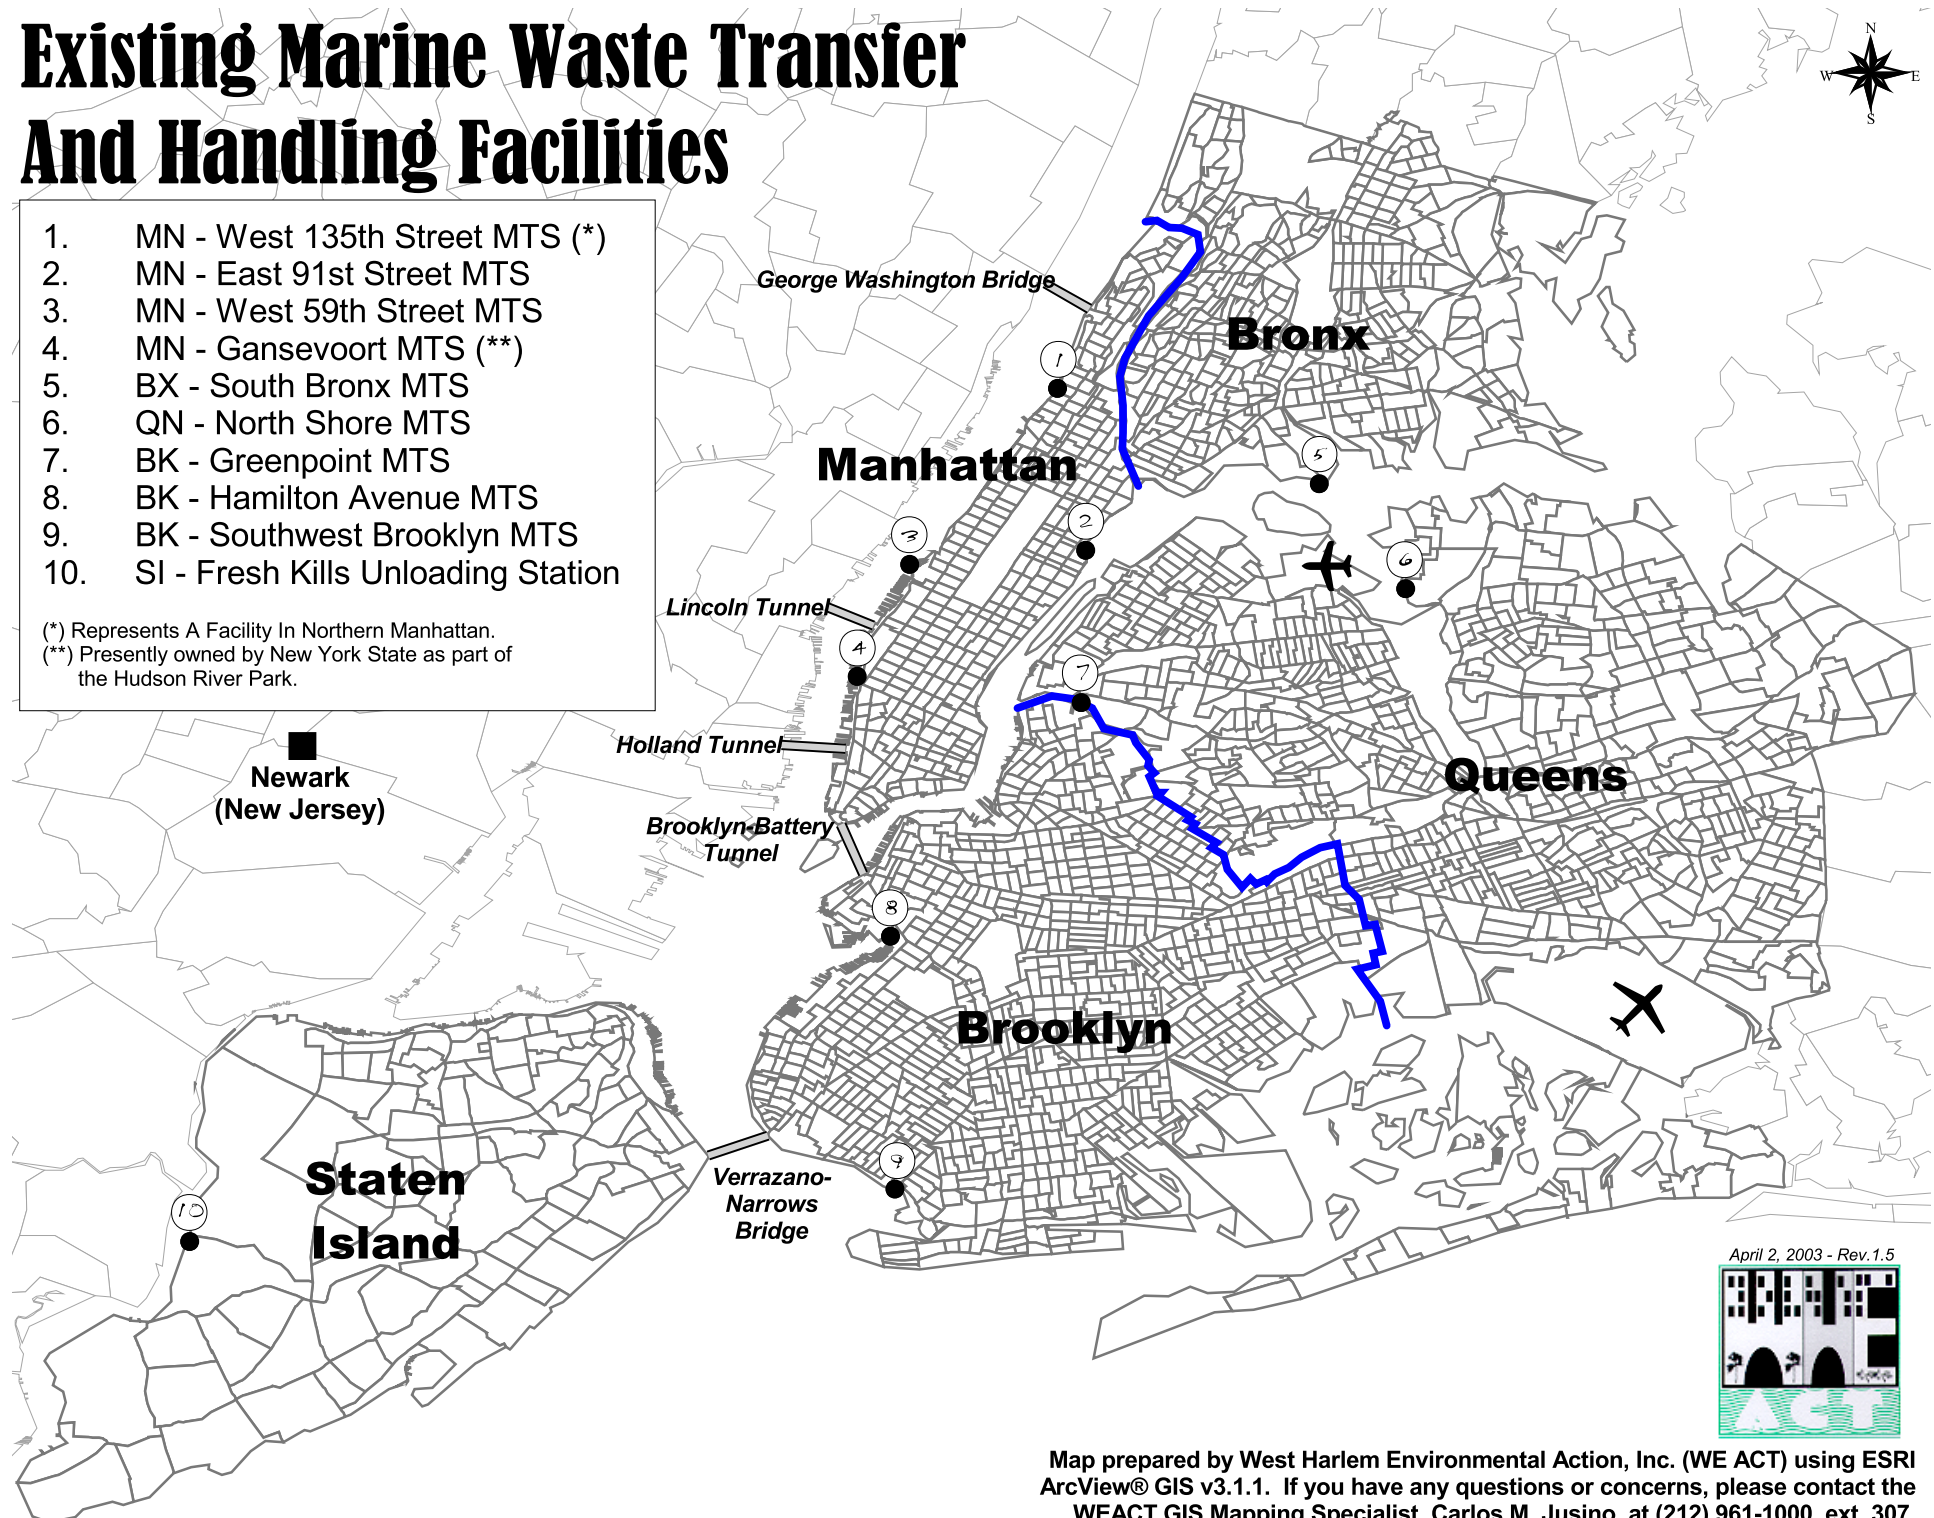

Existing Marine Waste Transfer And Handling Facilities

1. MN - West 135th Street MTS (*)
 2. MN - East 91st Street MTS
 3. MN - West 59th Street MTS
 4. MN - Gansevoort MTS (**)
 5. BX - South Bronx MTS
 6. QN - North Shore MTS
 7. BK - Greenpoint MTS
 8. BK - Hamilton Avenue MTS
 9. BK - Southwest Brooklyn MTS
 10. SI - Fresh Kills Unloading Station
- (*) Represents A Facility In Northern Manhattan.
 (**) Presently owned by New York State as part of the Hudson River Park.